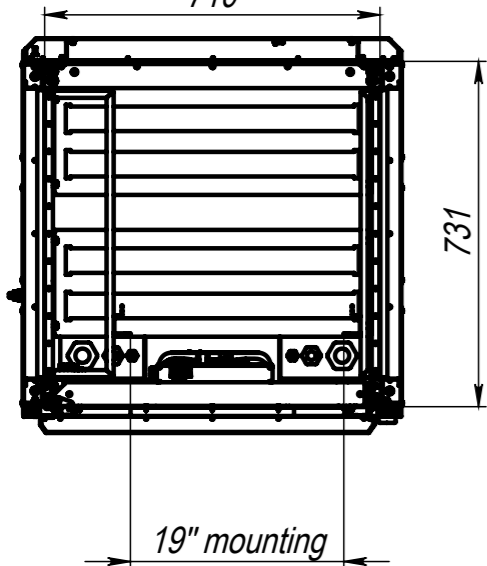

B-B

Internal dimensions
710

Mounting holes

Heavy forged eye bolts

Sealed cable glands