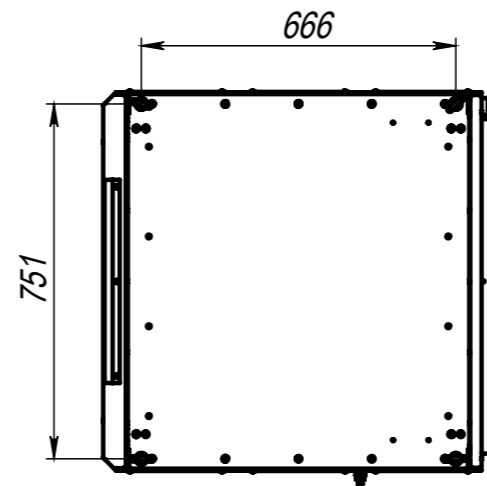

B-B

Internal dimensions
710

Mounting holes

Heavy forged eye bolts

Sealed cable glands