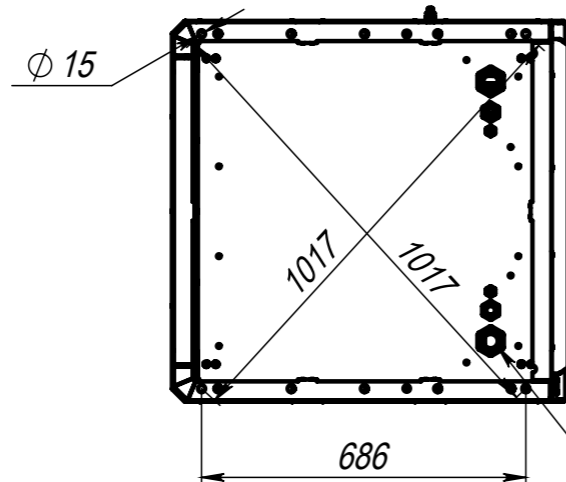

B-B

Internal dimensions
710

Mounting holes

Heavy forged eye bolts

Sealed cable glands