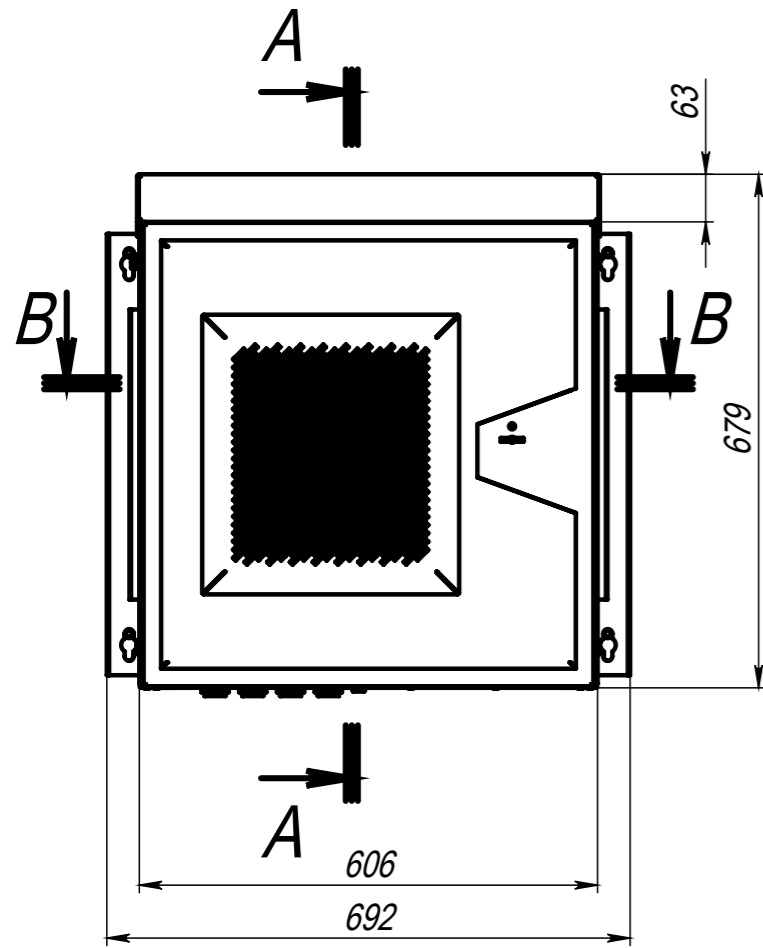

Dimensional drawing: Outdoor cabinet AirEff T12W

B-B
Internal dimensions