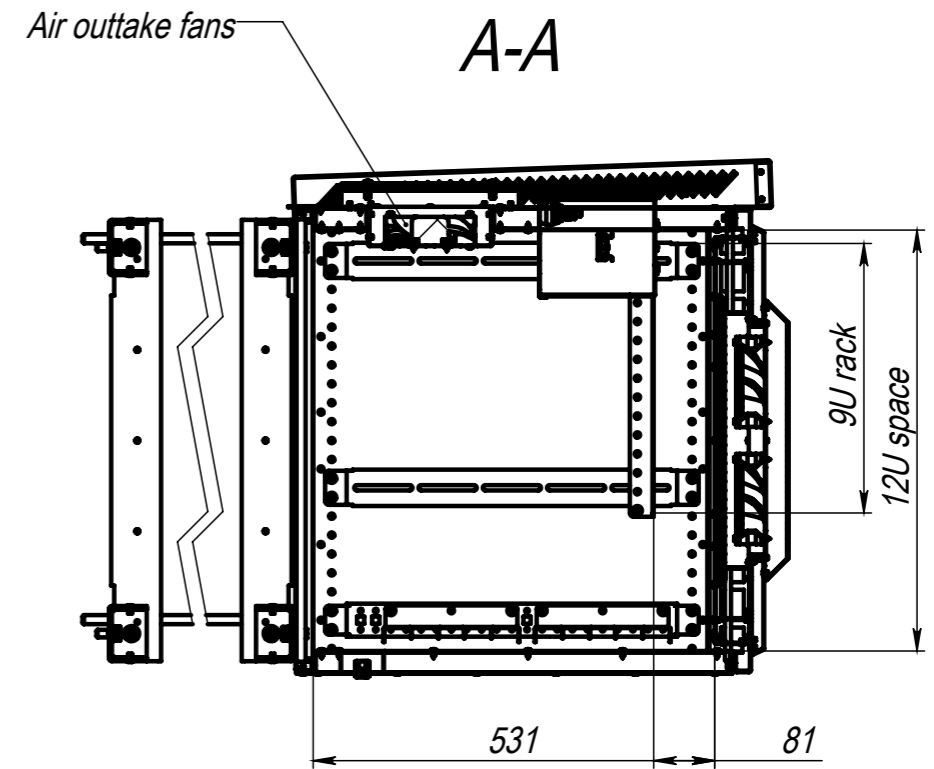

Dimensional drawing: Outdoor cabinet AirEff T12W

B-B
Internal dimensions